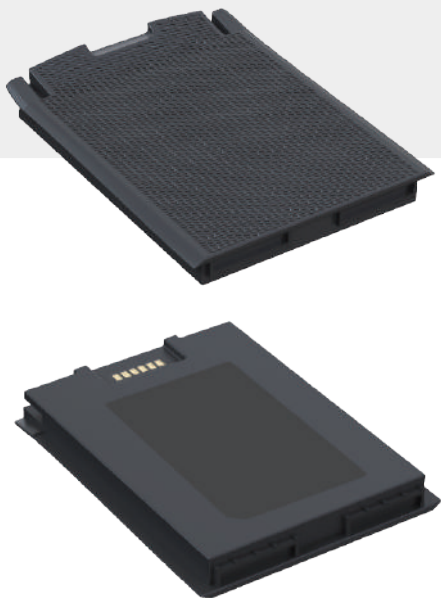

RC40 Accessories Guide

Purpose built productivity enhancing accessories for the affordable rugged high performance mobile computer alternative

CHARGING SOLUTIONS

Kit includes single slot charger, power supply, and power cord for US. For recharging one computer (RC40 with standard battery) and a spare battery. Charge standard battery from 0-80% in less than 2 hours* Compatible with or without handstrap, trigger handle.

Single slot charger – USB cradle
SKU# 8070-00672P

Spare Battery

Field replaceable battery,
5000mAh Li-Polymer

- Premium-grade battery cells with long lifecycle and tested to meet rigorous controls and standards.
- Designed to meet rigorous controls, standards and help prevent overcharging.

Spare Battery
SKU# 5814-015610

CARRYING ACCESSORIES

RC40 field attachable scan handle for scan intensive applications, compatible with single slot charger. Does not block access to rear facing camera/flash.